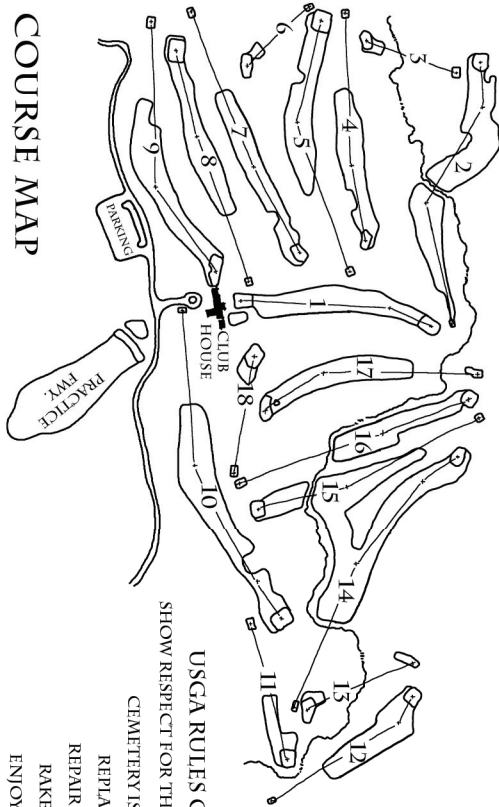

**KENEY PARK**  
GOLF COURSE  
1927

**STEVE MADISON, PGA**  
HEAD GOLF PROFESSIONAL

**GOLF COURSE ARCHITECTS**  
DEVEREUX EMMET & ROBERT 'JACK' ROSS

2015 RESTORATION  
MATTHEW DUSENBERRY

**CITY OF HARTFORD**  
CONNECTICUT

(860) 543-8618  
KENEYPARKGOLFCOURSE.COM

**COURSE MAP**

MEN	SLOPE	RATING
GOLD	127	70.6
BLUE	124	68.6
WHITE	121	66.5
GREEN	109	63.0
WOMEN	SLOPE	RATING
WHITE	124	72.0
GREEN	115	66.9

**USGA RULES GOVERN ALL PLAY**  
SHOW RESPECT FOR THE COURSE & OTHER PLAYERS  
CEMETERY IS OUT OF BOUNDS

REPLACE DIVOTS  
REPAIR BALL MARKS  
RAKE BUNKERS  
ENJOY THE WALK

## KENEY PARK GOLF COURSE

HOLE	GOLD	BLUE	WHITE	GREEN	PAR	NAME	MATCH	STROKES
1	332	314	297	286	4	Valley		17
2	509	491	480	423	5	Cross-Country		11
3	160	136	121	100	3	Pit		13
4	383	369	349	261	4	Klondyke		5
5	428	406	373	267	4	Long		1
6	152	127	115	93	3	Short		15
7	455	406	363	324	4	Biarritz		7
8	407	380	344	304	4	Hogs Back		9
9	457	417	380	333	4	Road		3
	3283	3046	2822	2391	35	OUT		