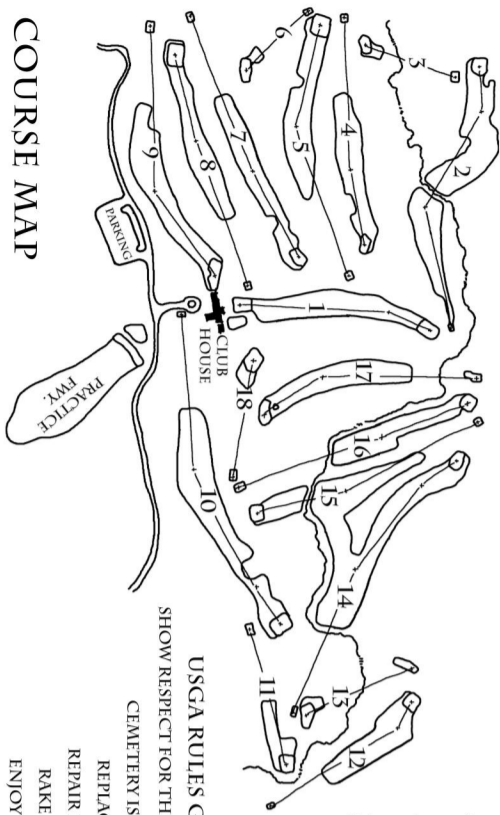

**COURSE MAP**

REPLACE DIVOTS  
REPAIR BALL MARKS  
RAKE BUNKERS  
ENJOY THE WALK

USGA RULES GOVERN ALL PLAY  
SHOW RESPECT FOR THE COURSE & OTHER PLAYERS  
CEMETERY IS OUT OF BOUNDS

MEN		SLOPE RATING	
GOLD	127	70.6	
BLUE	124	68.6	
WHITE	121	66.5	
GREEN	109	65.0	
WOMEN		SLOPE RATING	
WHITE	124	72.0	
GREEN	113	66.9	

**KENEY PARK**  
GOLF COURSE  
1927

GOLF COURSE ARCHITECTS  
DEVEREUX EMMET & ROBERT "JACK" ROSS  
2015 RESTORATION  
MATTHEW DUSENBERRY

CITY OF HARTFORD  
CONNECTICUT

PHONE: (860) 543-8618  
WWW.KENEYPARKGOLFCOURSE.COM

**KENEY PARK GOLF COURSE**

HOLE	GOLD	BLUE	WHITE	GREEN	PAR	NAME	MATCH	STROKES
1	332	314	297	286	4	Valley		17
2	509	491	480	423	5	Cross-Country		11
3	160	136	121	100	3	Pit		13
4	383	369	349	261	4	Klondyke		5
5	428	406	373	267	4	Long		1
6	152	127	115	93	3	Short		15
7	455	406	363	324	4	Biarritz		7
8	407	380	344	304	4	Hogs Back		9
9	457	417	380	333	4	Road		3
	3283	3046	2822	2391	35	OUT		
10	533	506	475	444	5	Sheep Meadow		6
11	237	204	184	127	3	Dell		10
12	323	301	295	242	4	Soldiers Field		16
13	188	167	144	135	3	Peninsula		14
14	513	500	467	405	5	Sentinels		12
15	409	393	380	329	4	Camels Back		2
16	397	383	350	236	4	Meadow Brook		4
17	369	359	349	267	4	Principal's Nose		8
18	197	187	163	136	3	Punch Bowl		18
	3166	3000	2807	2321	35	IN		
	6449	6046	5629	4712	70	TOTAL		